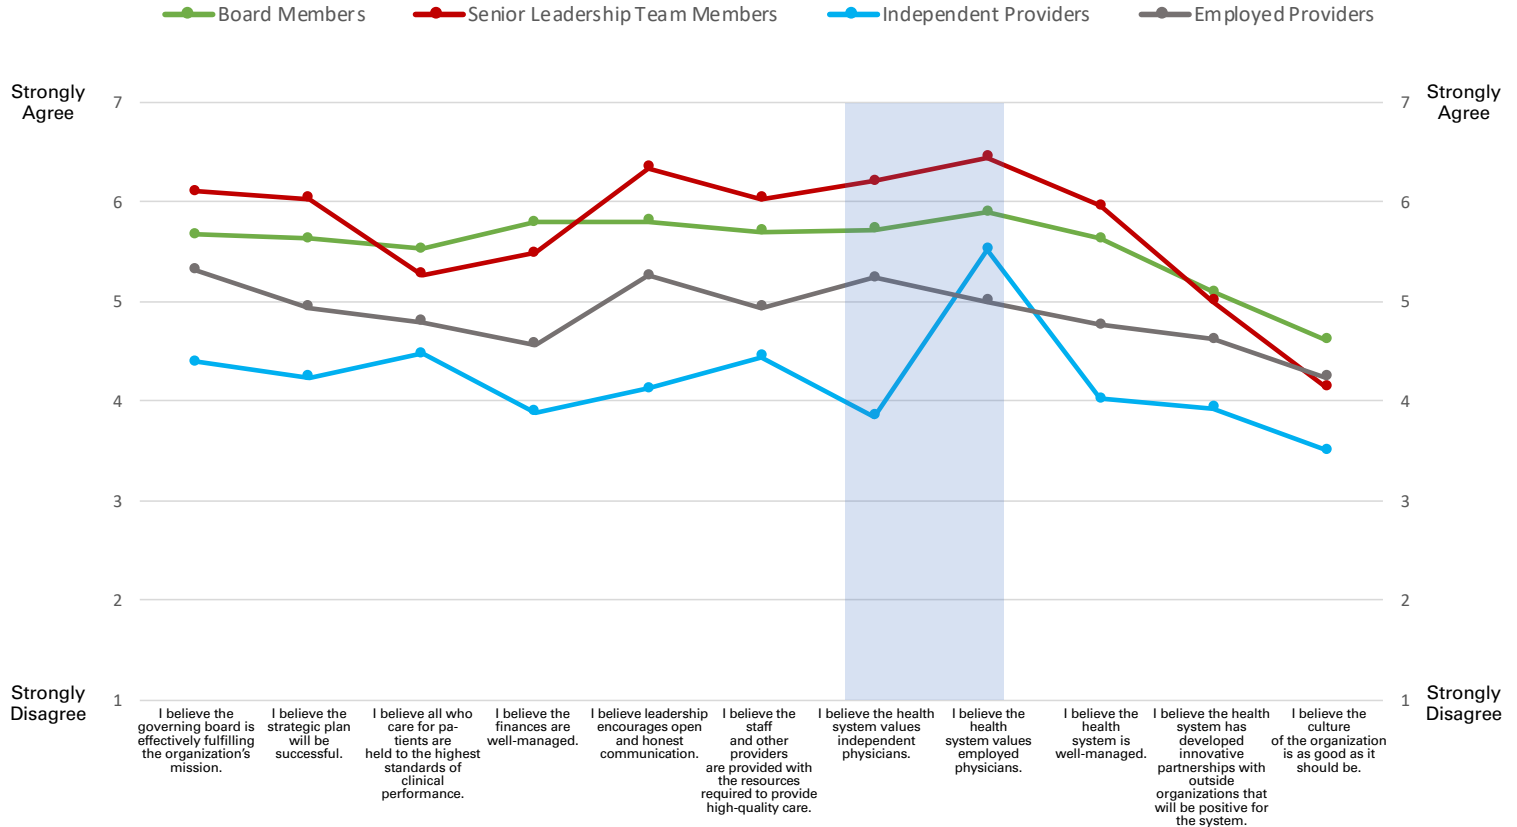

Stakeholder Alignment Survey – Average Score by Respondent Category

n = 157

The Stakeholder Alignment Survey is a proprietary culture performance evaluation tool provided through Castling Partners, LLC and Keystone Culture Group, LLC.